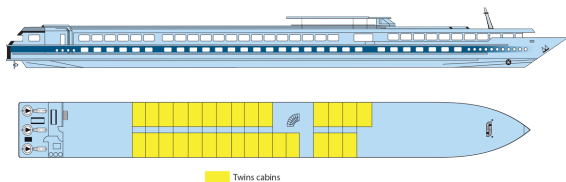

MS Mona Lisa

4 anchors - Elbe, Rhine and tributaries - 47 cabins

MS Mona Lisa

MS Mona Lisa sails on the Elbe, the Danube and the Rhine.

Interior design

Cabins

- MAIN DECK 2 SINGLE BEDS 10 m²
- MAIN DECK 2 SINGLE BEDS - PORTHOLES 10 m²
- UPPER DECK DOUBLE BED - HANDICAPED CABIN 10 m²
- UPPER DECK 2 SINGLE BEDS 10 m²

Decks and technical details

MAIN DECK 29 cabins

UPPER DECK 18 cabins SUN DECK

Number of decks : 2
Year Built : 2000
Year Renovated : 2010
Length : 82
Guest capacity : 96
Number of cabins : 47
Width : 9.5
Cabins outside