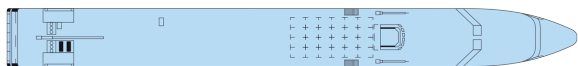

MS Mona Lisa

4 anchors - Elbe, Rhine and tributaries - 47 cabins

MS Mona Lisa

MS Mona Lisa sails on the Elbe, the Danube and the Rhine.

Interior design

Cabins

- MAIN DECK 2 SINGLE BEDS 10 m²
- MAIN DECK 2 SINGLE BEDS - PORTHOLES 10 m²
- UPPER DECK DOUBLE BED - HANDICAPED CABIN 10 m²
- UPPER DECK 2 SINGLE BEDS 10 m²

Decks and technical details

MAIN DECK 29 cabins

UPPER DECK 18 cabins SUN DECK

Number of decks : 2
Year Built : 2000
Year Renovated : 2010
Length : 82
Guest capacity : 96
Number of cabins : 47
Width : 9.5
Cabins outside